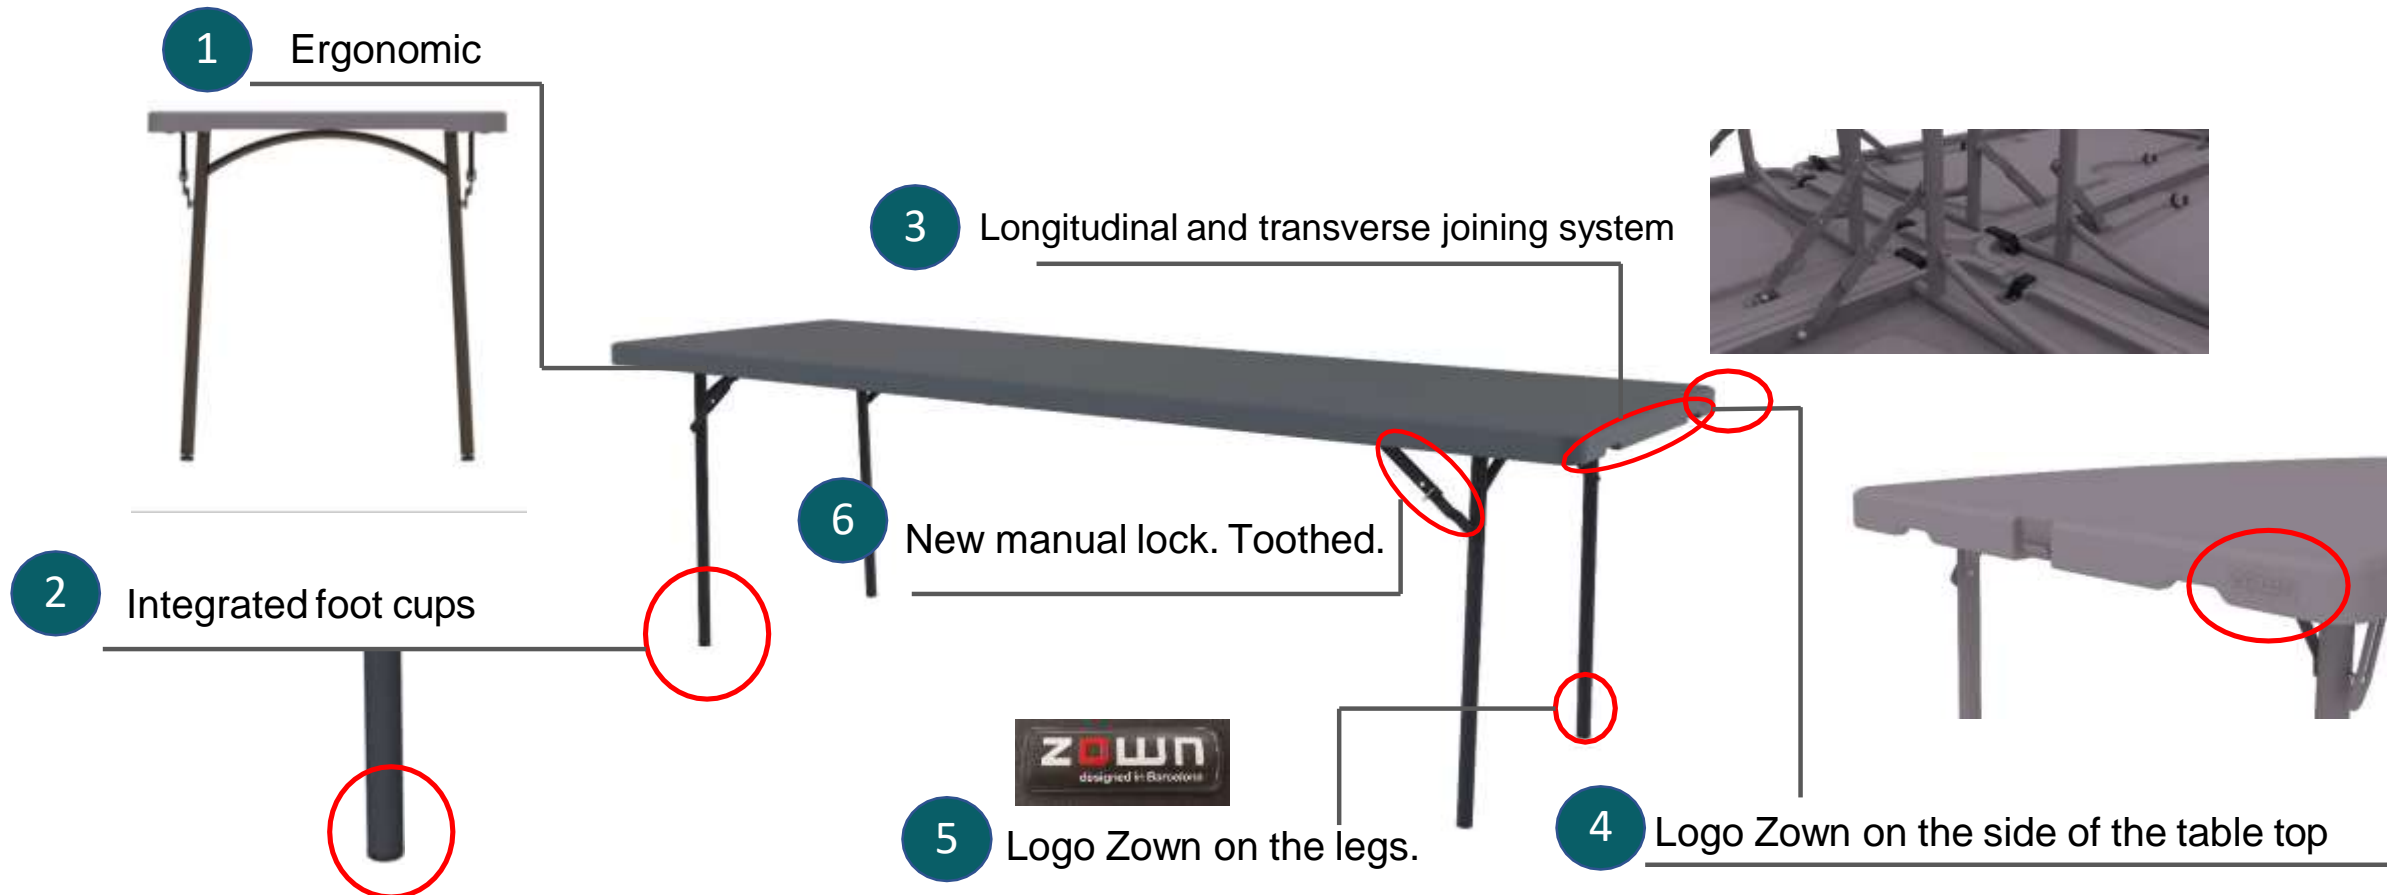

- Modifications on the rectangular tables:

L120/XL120 / XL150 / XL180 / XL240 / XXL180 / XXL200 / XXL240